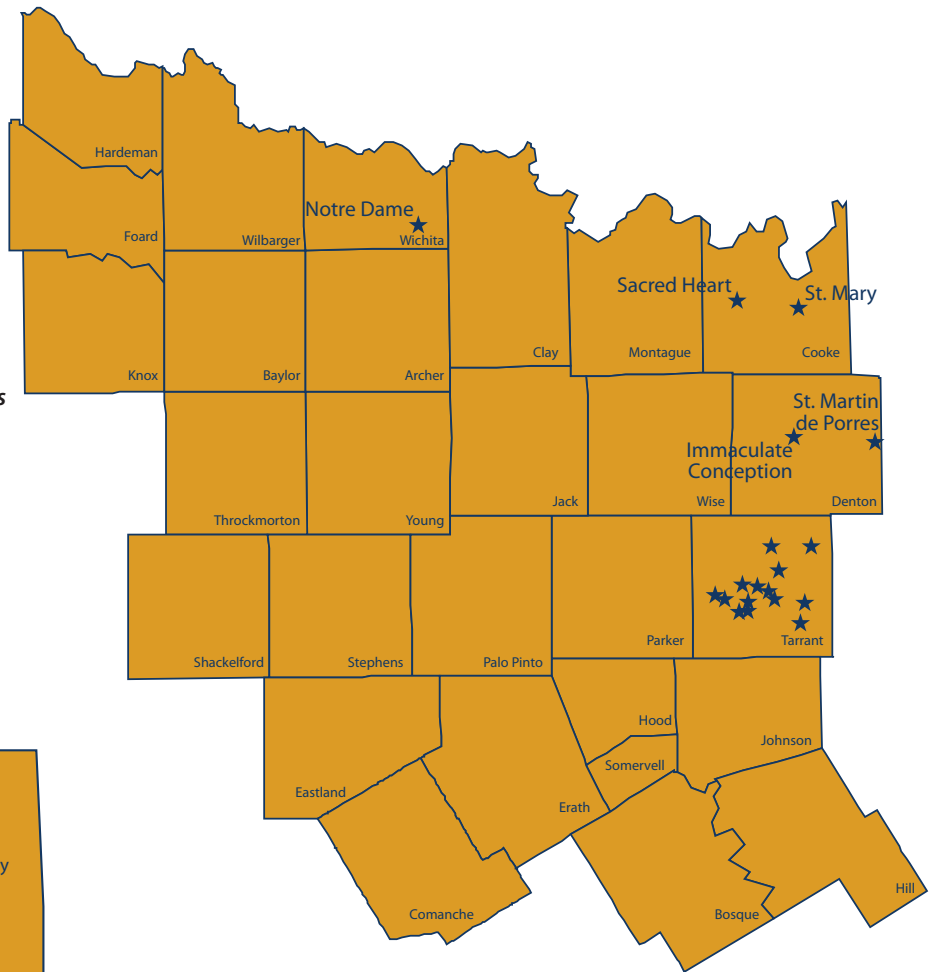

Diocese of Fort Worth Catholic Schools

Holy Trinity Catholic School - *Grapevine*
HolyTCS.org

Immaculate Conception Catholic School - *Denton*
CatholicSchoolDenton.org

Notre Dame Catholic School - *Wichita Falls*
NotreDameCatholic.org

Sacred Heart Catholic School - *Muenster*
SHMuenster.com

St. Elizabeth Ann Seton Catholic School - *Keller*
SEASCS.net

St John the Apostle Catholic School - *N. Richland Hills*
stjts.org

St. Joseph Catholic School - *Arlington*
StJosephTX.org

St. Maria Goretti Catholic School - *Arlington*
SMGSchool.org

St. Martin de Porres Catholic School - *Frisco*
SMDPCatholic.org

St. Mary's Catholic School - *Gainesville*
SMSMustangs.com

Fort Worth

All Saints Catholic School
ASCSEFW.org

Cassata Catholic High School
CassataHS.org

Holy Family Catholic School
HFSFW.org

Nolan Catholic High School
NolanCatholic.org

Our Lady of Victory Catholic School
OLVFW.com

St. Andrew Catholic School
StAndrewSCH.org

St. George Catholic School
StGeorgeCatholicSchool.org

St. Peter the Apostle Catholic School
SPSEFW.org

St. Rita Catholic School
SaintRitaSchool.net

Diocese of Fort Worth Catholic School Students:

- graduate from high school (99%) and attend college (96%);
- are 3 times more likely to consider Priesthood or Religious life;
- are 7 times more likely to pray daily, attend Church, remain a Catholic into adulthood, and donate to the Church;
- vote, are engaged in their communities, and are committed to service as adults.

Please donate to the special collection for the Tuition Assistance Fund for the Catholic Schools of the Diocese of Fort Worth on January 27-28. Or text the word 'schools' to 91999 to donate.

Help make a Catholic education possible for every family!